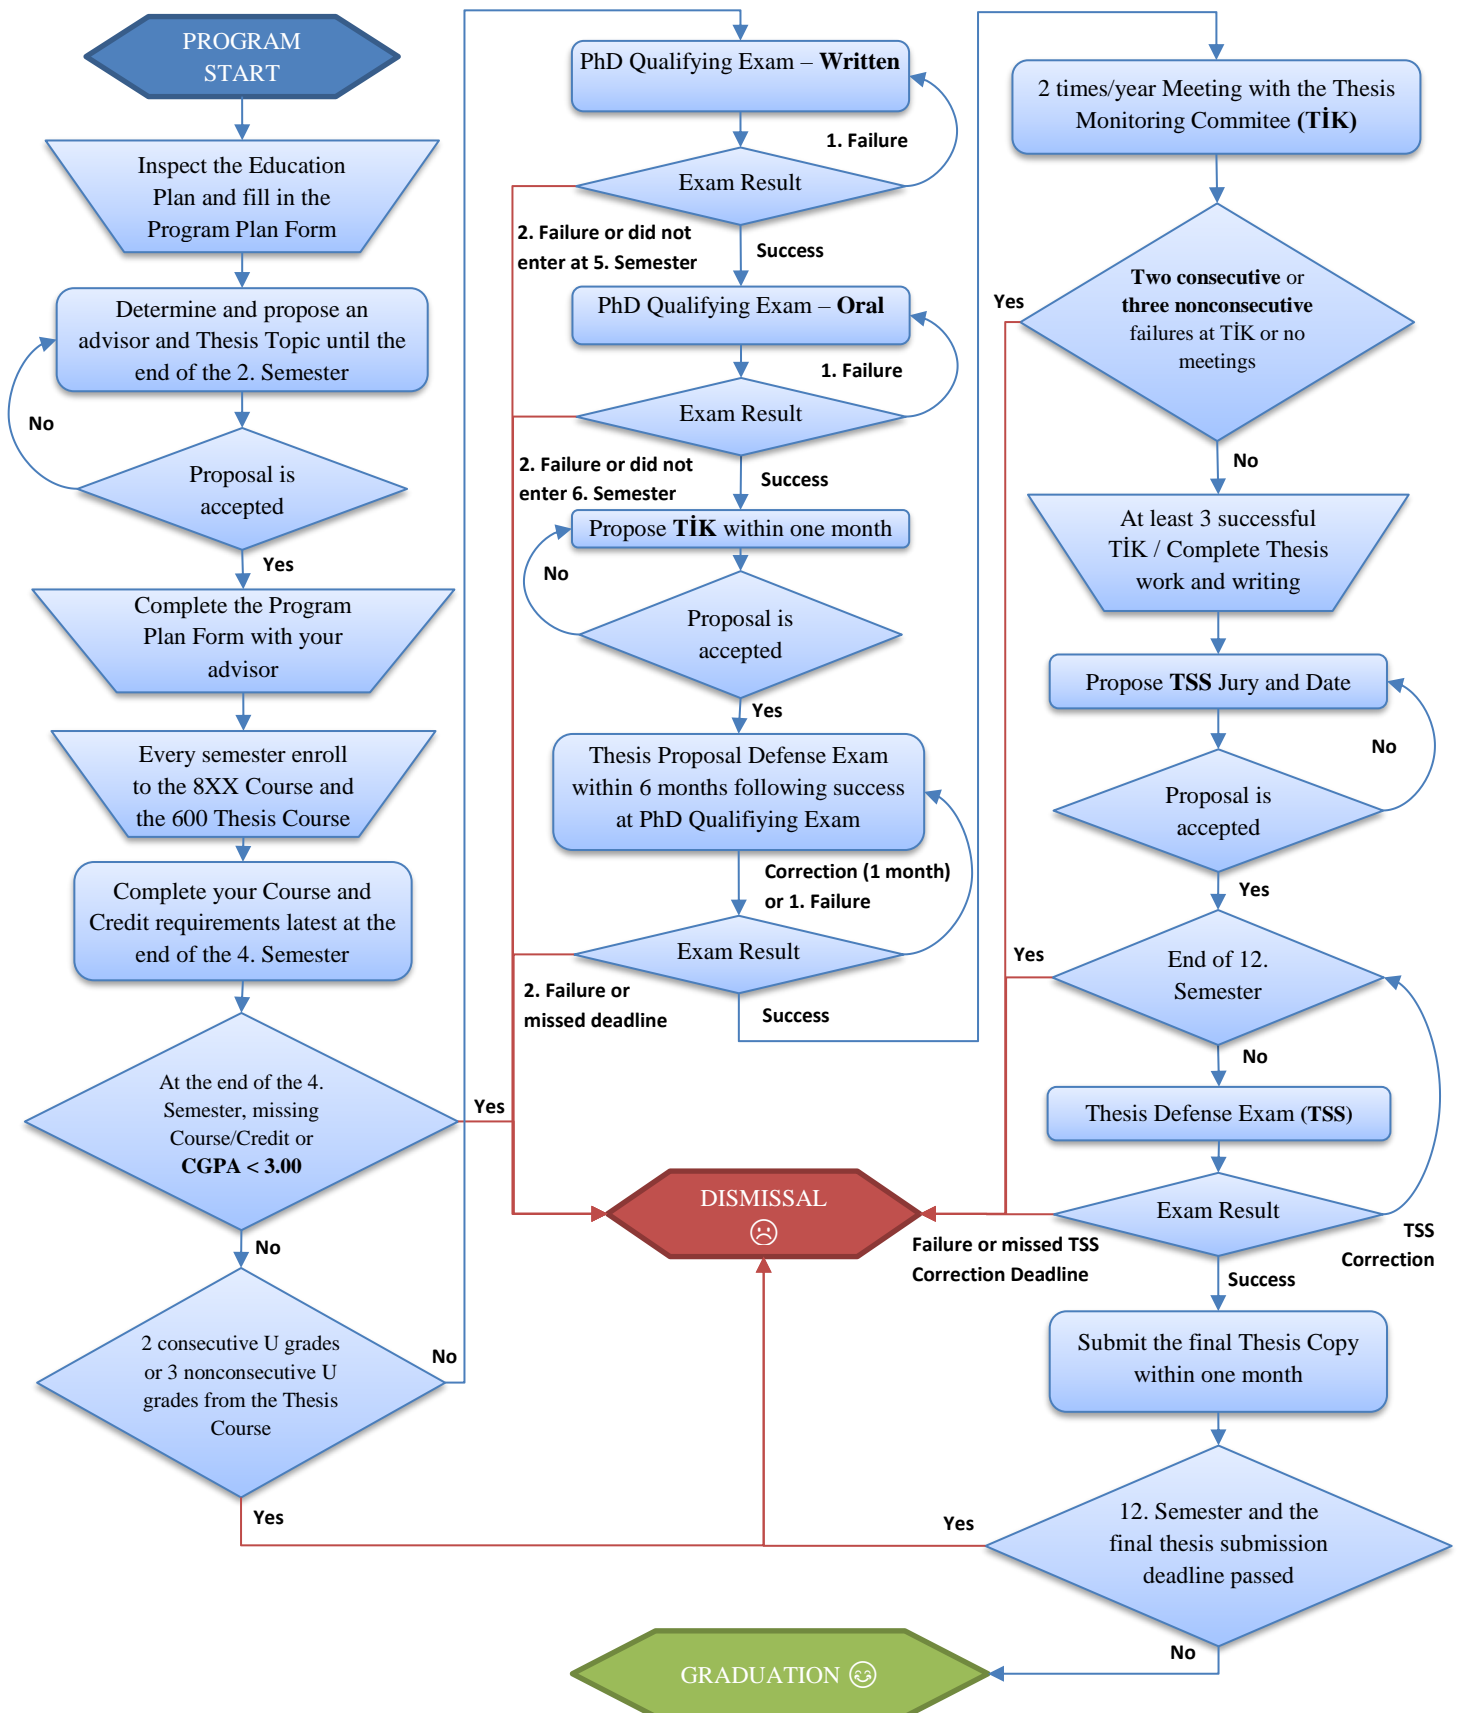

İZMİR INSTITUTE OF TECHNOLOGY

THE GRADUATE SCHOOL OF ENGINEERING AND SCIENCES

GUIDE FOR PHD PROGRAMS WITH A MASTER'S DEGREE

Note: If you are receiving a scholarship, the scholarship might have different and more strict requirements than the conditions above, please check your scholarship requirements.