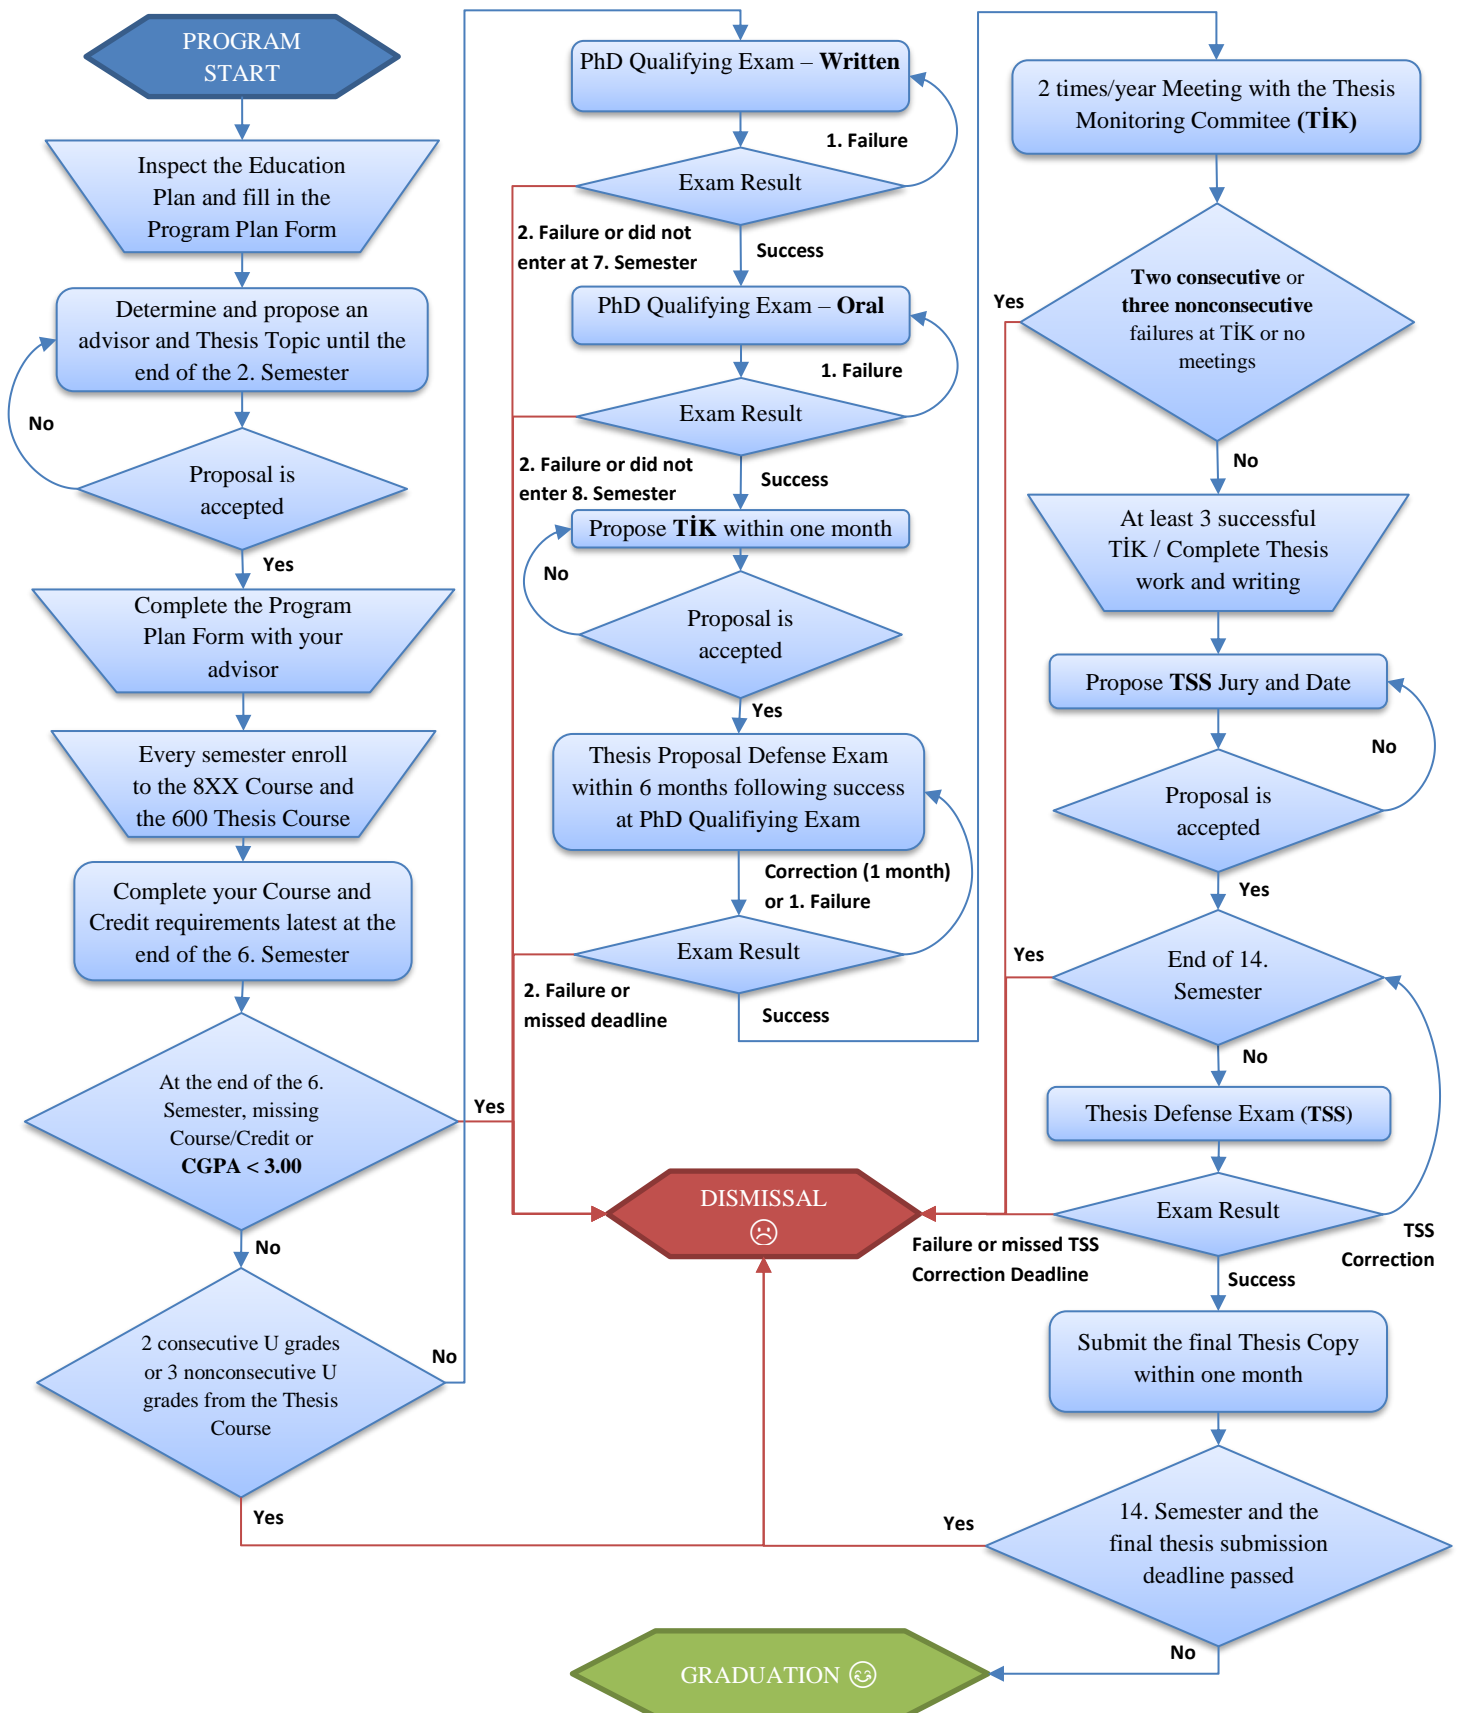

İZMİR INSTITUTE OF TECHNOLOGY

THE GRADUATE SCHOOL OF ENGINEERING AND SCIENCES

GUIDE FOR PHD PROGRAMS WITH A BACHELOR'S DEGREE

Note: If you are receiving a scholarship, the scholarship might have different and more strict requirements than the conditions above, please check your scholarship requirements.