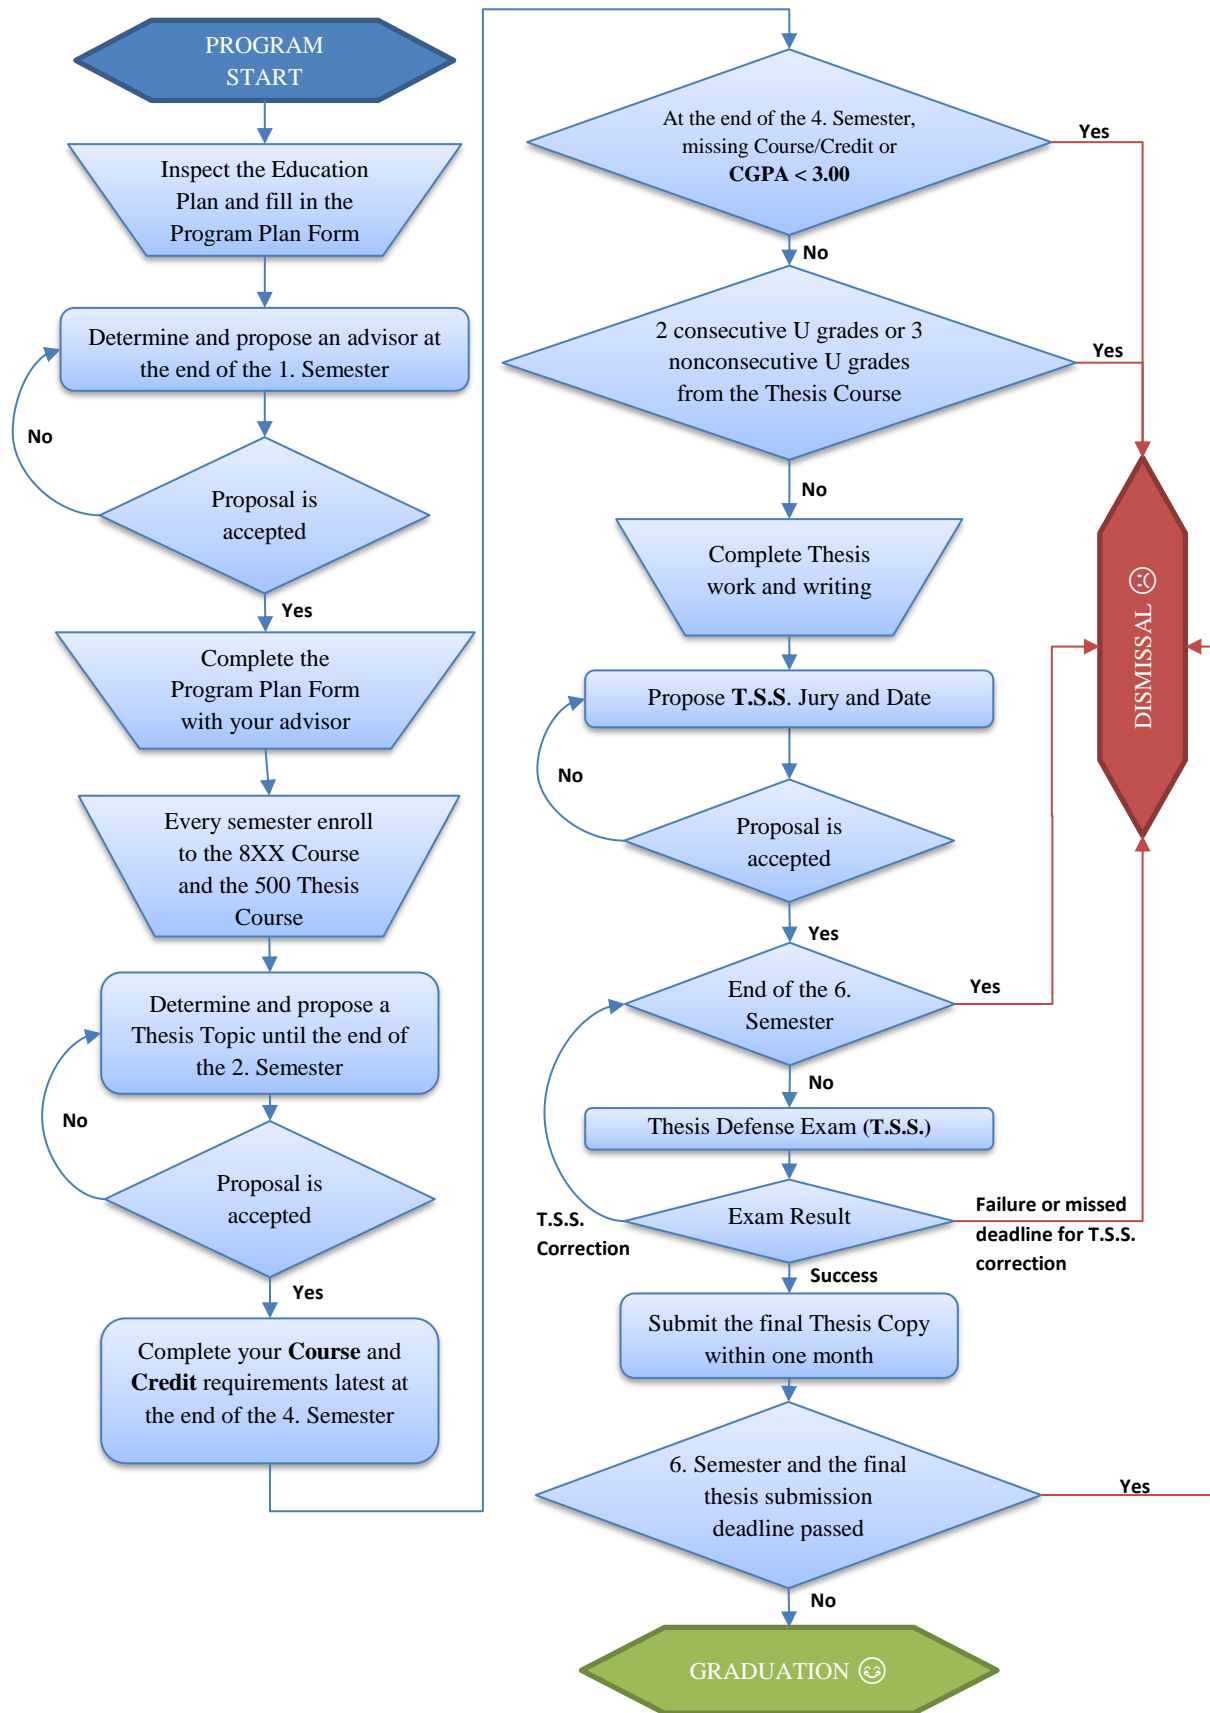

İZMİR INSTITUTE OF TECHNOLOGY
THE GRADUATE SCHOOL OF ENGINEERING AND SCIENCES
GUIDE FOR MASTER'S DEGREE PROGRAMS WITH THESIS

Note: If you are receiving a scholarship, the scholarship might have different and more strict requirements than the conditions above, please check your scholarship requirements.